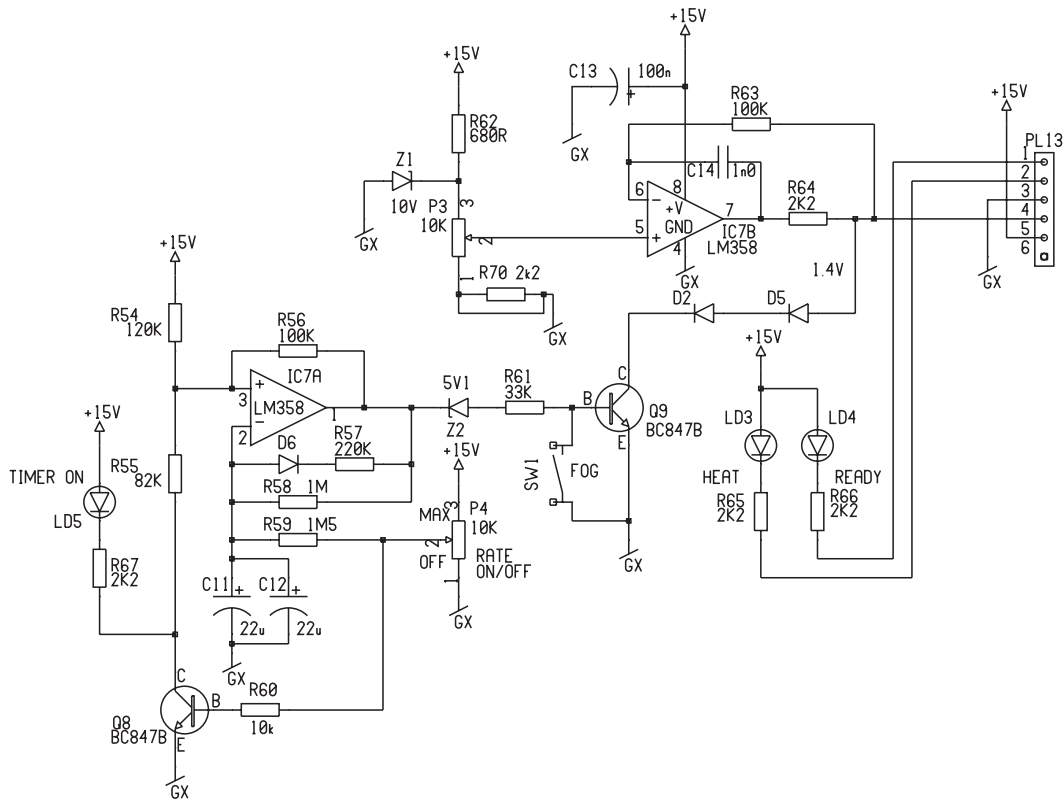

PRODUCT		FOGGER 1000 SERIES		ENG. Martin Professional A/S	
		PUMP/HEATER CONTROL		REVISION B0 PAGE 1 OF 2	
NAME		813020B0.SCH		DRAWN BY NJS	
				DATE 02/05/97 TIME 13:31	

PRODUCT	FOGGER 1000 SERIES REMOTE CONTROL		ENG.	Martin Professional A/S	
NAME	813020B0.SCH		REVISION	B0	PAGE 2 OF 2
			DRAWN BY	NJS	
			DATE	02/05/97	TIME 18:50